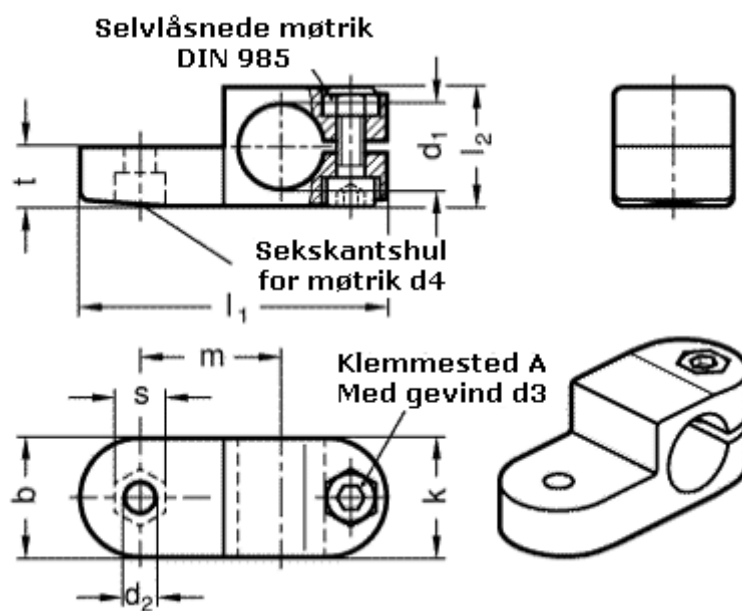

Article number: 20277B182SW

Description: E+G Swivel clamp connector  
GN277-B18-2-SW

## Measures

b = 25	m = 29.5
d1 = B18	s = 10
d2 = 6.5	t = 12.5
d3 = M 6	
d4 = M 6	
k = 25	
l1 = 64	
l2 = 25	